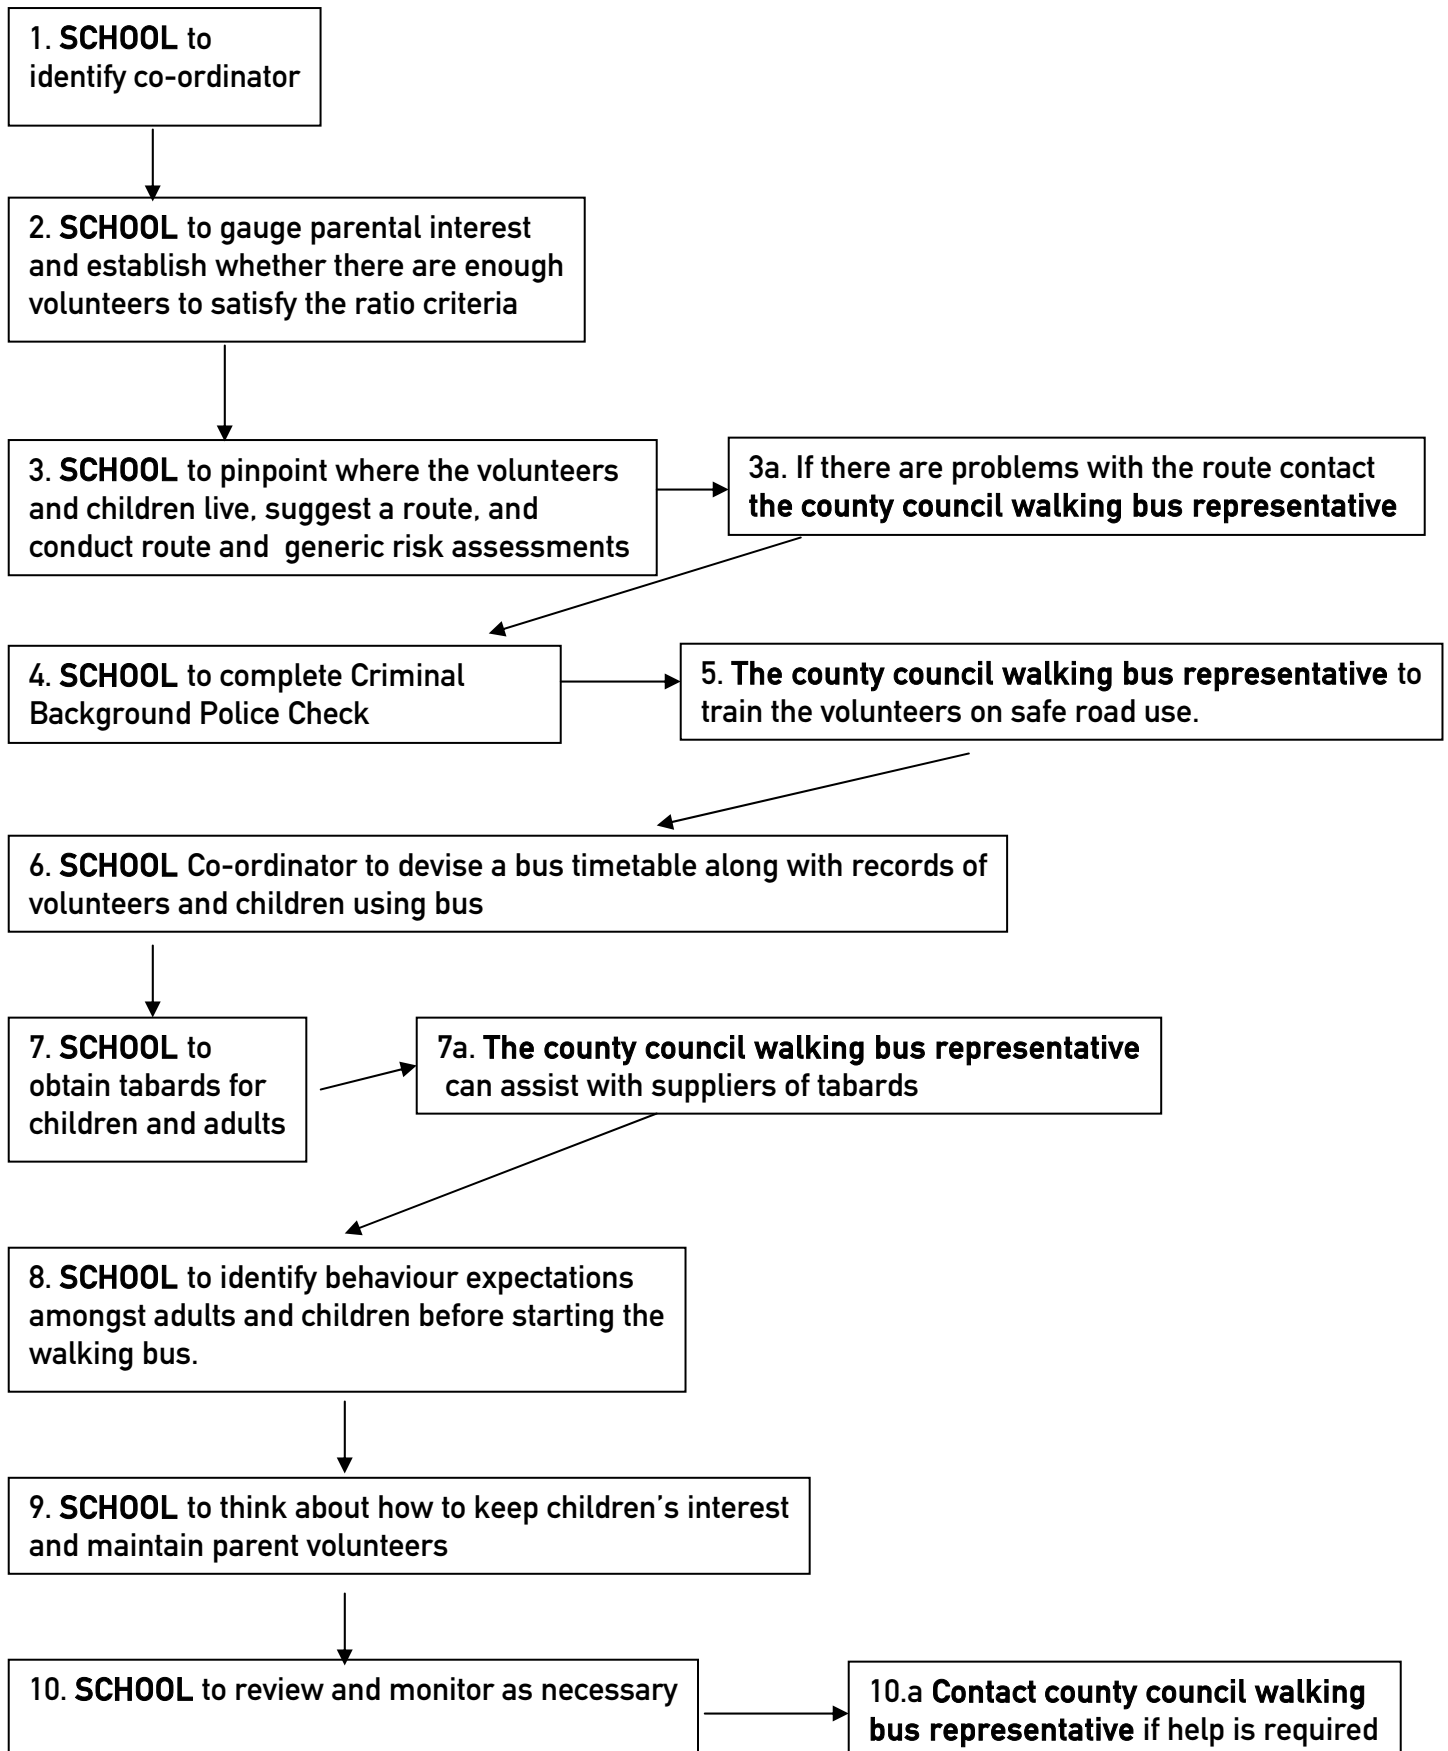

How to set up a walking bus – who does what

For help setting up a walking bus contact the School Travel Team on 01992 556125