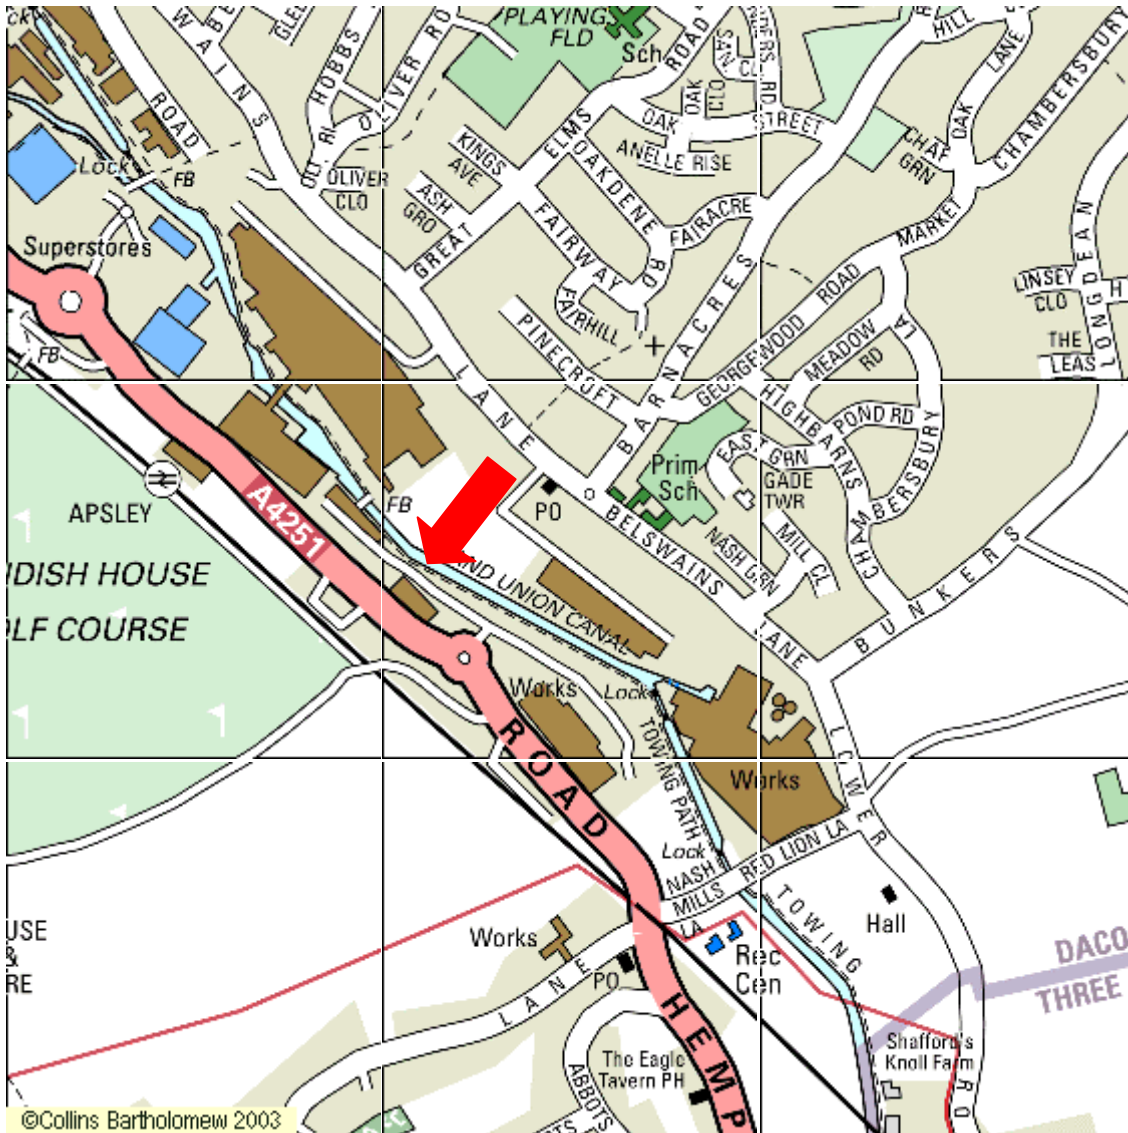

Map and Directions to Apsley One

Brindley Way – Apsley - Hemel Hempstead – Herts - HP3 9BF

From the M25: Exit at Junction 20 of the M25 Motorway. At the roundabout take the exit for Kings Langley A4251 and continue straight ahead through Kings Langley towards Hemel Hempstead. At the traffic lights just before the railway bridge, continue straight following the Hemel Hempstead signs past the Red Lion Pub on your right. At the next mini roundabout turn right, Apsley 1 is on your left.

From the M1: Exit at Junction 8 of the M1 Motorway, signposted Hemel Hempstead A414 and follow the signs to Hemel Hempstead. Continue straight ahead over 4 roundabouts. At the junction of the 'Magic Roundabout', follow the signs for the M25, whilst on the roundabouts pick up the sign for Apsley. At the lights bear left onto the A4251 sign posted Kings Langley and continue straight, passing the shops. At the Apsley Retail Park roundabout continue straight ahead and go straight at the next set of traffic lights. At the mini roundabout turn left, Apsley 1 is on your left.